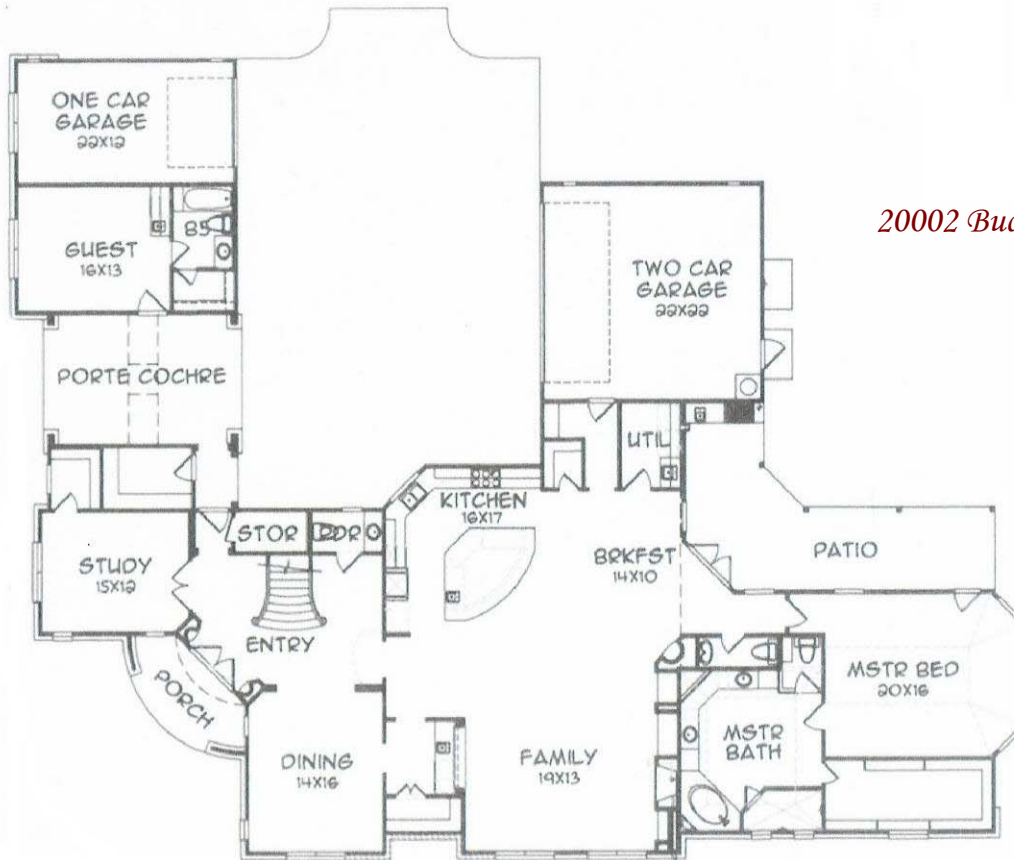

20002 Buckhead Lane In Wild Wind

*Thomas Lee * Direct : 210.771.0639
 Email: Soldbylee@aol.com
 Office: 210.490.7521 * Fax: 210.479.1052*