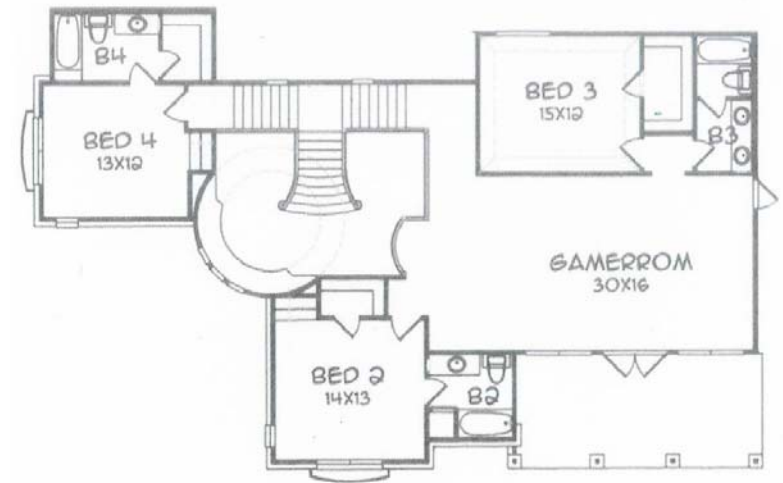

20002 Buckhead Lane In Wild Wind

*Thomas Lee * Direct : 210.771.0639
 Email: Soldbylee@aol.com
 Office: 210.490.7521 * Fax: 210.479.1052*